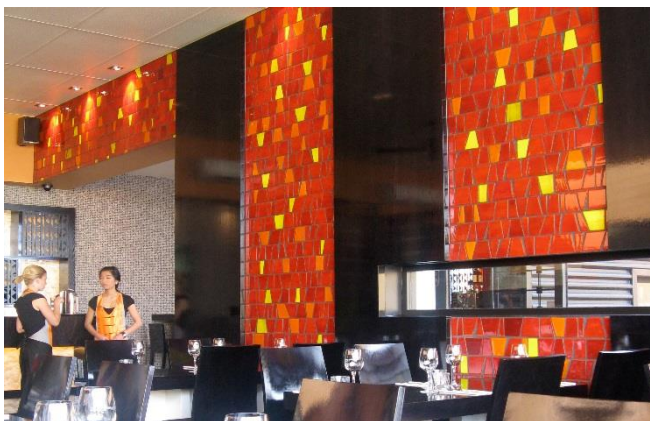

**ABSTRACT HAND GLAZED
MOSAIC STRIPS**

PRODUCT INFORMATION

Colour and shade variation are inherent qualities in all fired ceramic products.

These Hand-glazed Middle Earth Tiles are Made in New Zealand and are Sustainable and Eco-friendly.

The Middle Earth Tile Company Ltd
194 Great North Road, Grey Lynn,
Auckland, New Zealand

Telephone - +64 9 523 4080 or +64 9 360 2638

sales@middleearthtiles.co.nz

www.middleearthtiles.co.nz