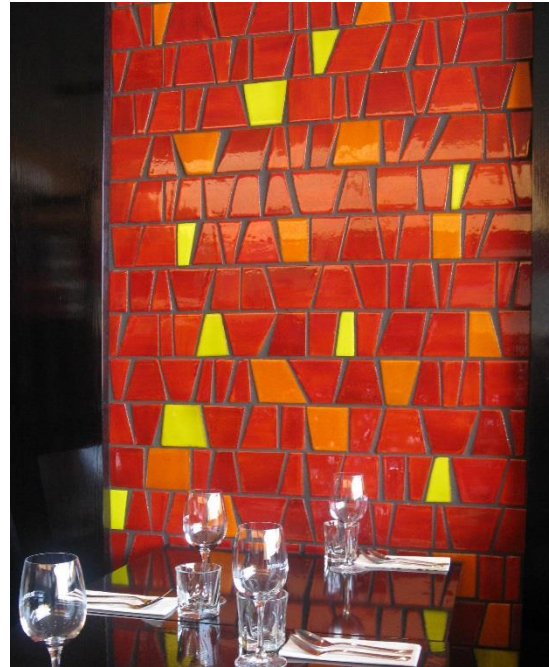

**ABSTRACT HAND GLAZED
MOSAIC STRIPS**

PRODUCT INFORMATION

Colour and shade variation are inherent qualities in all fired ceramic products.

These Hand-glazed Middle Earth Tiles are Made in New Zealand and are Sustainable and Eco-friendly.

Colour Seagrass

Colour Lava

Middle Earth Tiles handcrafted “Abstract” Mosaic Strips, are an exciting concept in floor and wall tiles. The tiles are individually hand cut and hand glazed before being assembled in a mosaic strip. This gives each strip and tile a unique style and colour. This concept creates floors and walls that are unique and truly different from mass produced tiles. If you’re an individual why settle for boring.

Colour and shade variation are inherent qualities in all fired ceramic products.

These Hand-glazed Middle Earth Tiles are Made in New Zealand and are Sustainable and Eco-friendly.

Colours Available

**ABSTRACT HAND GLAZED
MOSAIC STRIPS**

PRODUCT INFORMATION

Colour and shade variation are inherent qualities in all fired ceramic products.

These Hand-glazed Middle Earth Tiles are Made in New Zealand and are Sustainable and Eco-friendly.

The Middle Earth Tile Company Ltd
194 Great North Road, Grey Lynn,
Auckland, New Zealand