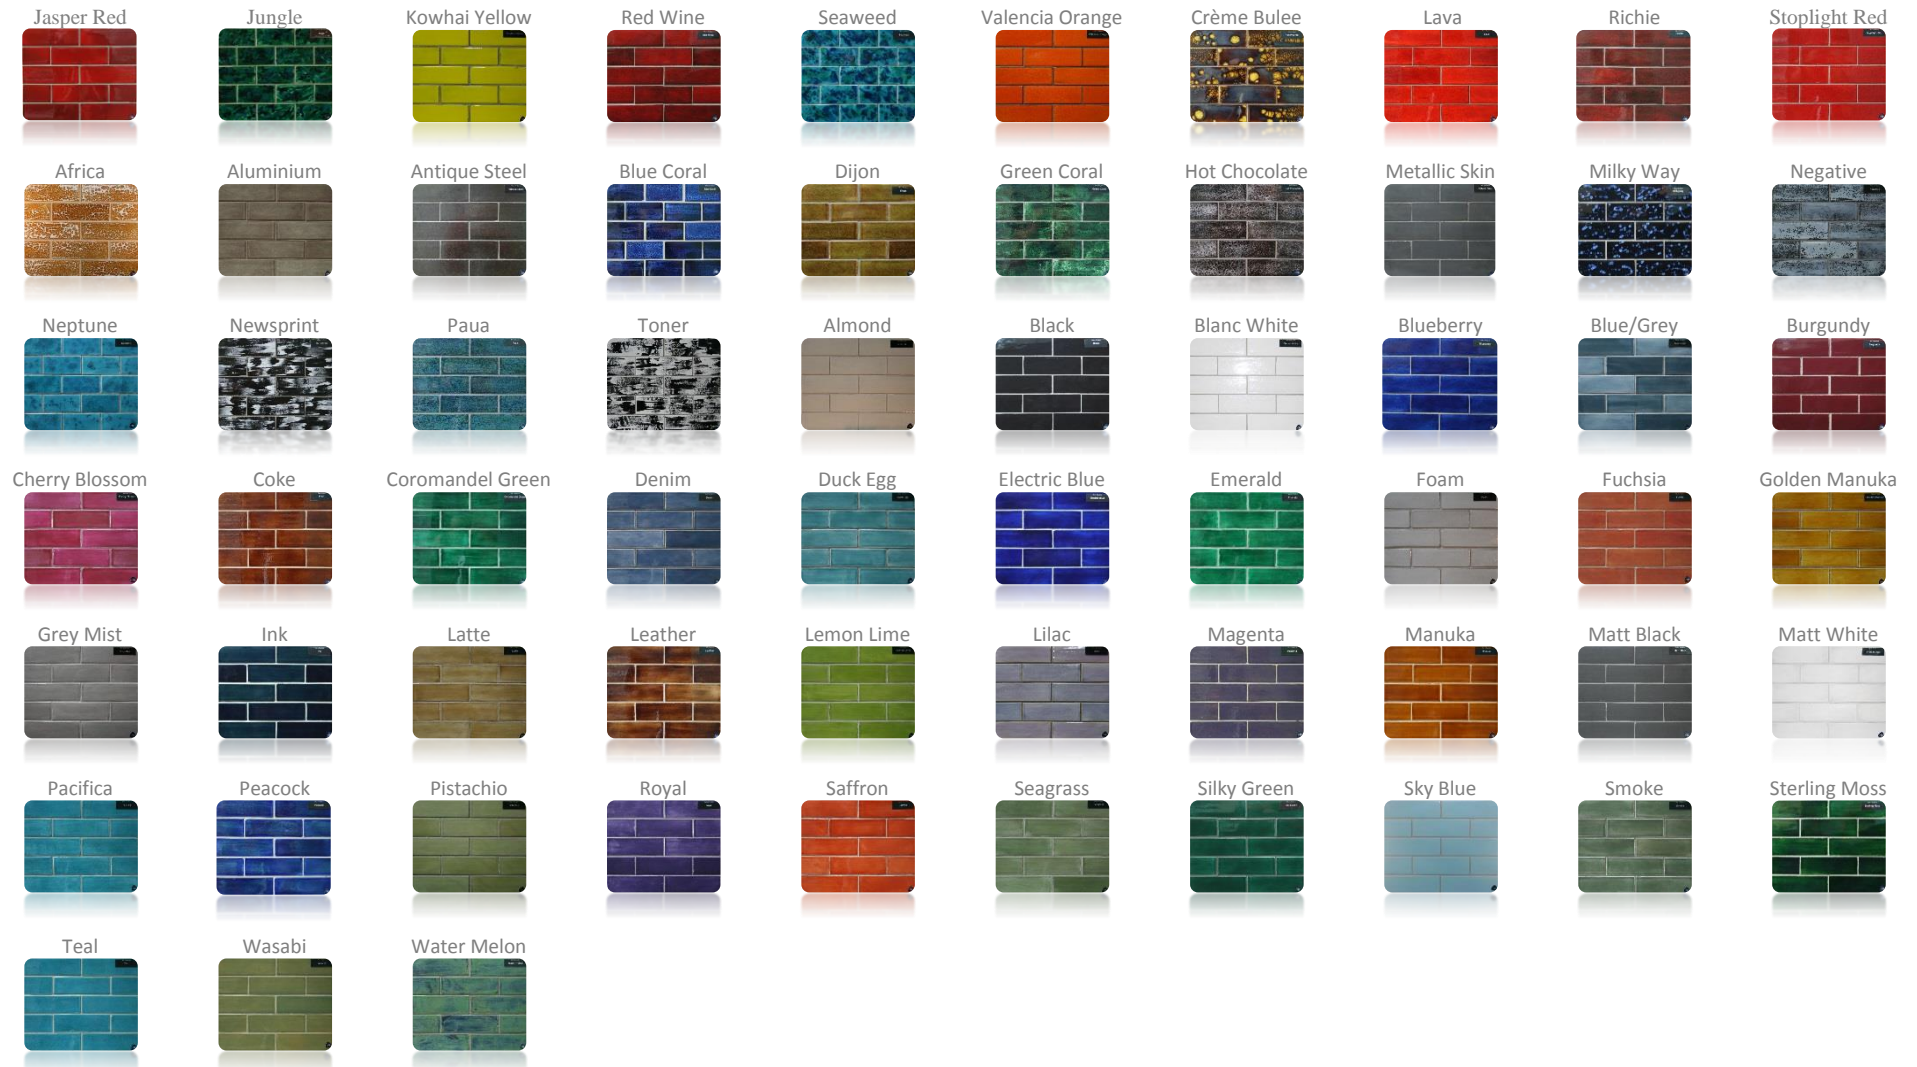

**ABSTRACT HAND GLAZED
MOSAIC STRIPS**

PRODUCT INFORMATION

Colour and shade variation are inherent qualities in all fired ceramic products.

These Hand-glazed Middle Earth Tiles are Made in New Zealand and are Sustainable and Eco-friendly.

Colour Seagrass

Colour Lava

Middle Earth Tiles handcrafted “Abstract” Mosaic Strips, are an exciting concept in floor and wall tiles. The tiles are individually hand cut and hand glazed before being assembled in a mosaic strip. This gives each strip and tile a unique style and colour. This concept creates floors and walls that are unique and truly different from mass produced tiles. If you’re an individual why settle for boring.

	<p><u>Mosaic Strip size:</u> 500x100x12</p>	<p><u>Mosaic Strips per m²</u> 20 (allowing for joints)</p>	<p><u>Weight per m²</u> 25kg</p>
--	---	--	---

**ABSTRACT HAND GLAZED
MOSAIC STRIPS**

PRODUCT INFORMATION

Colour and shade variation are inherent qualities in all fired ceramic products.

These Hand-glazed Middle Earth Tiles are Made in New Zealand and are Sustainable and Eco-friendly.

Colours Available

**ABSTRACT HAND GLAZED
MOSAIC STRIPS**