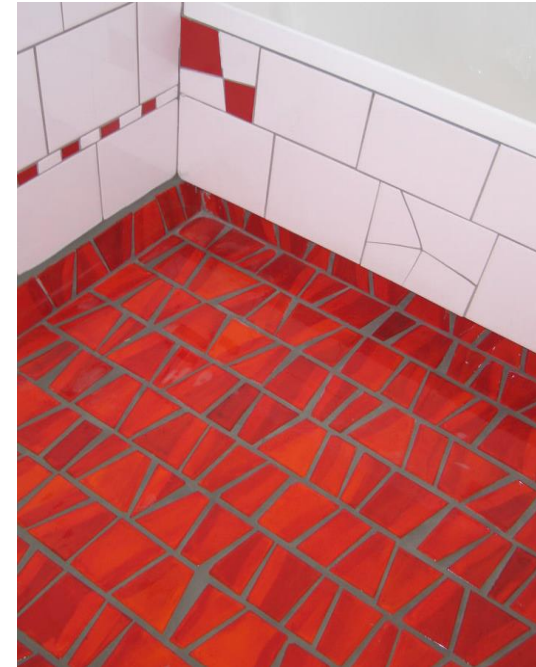

**ABSTRACT HAND GLAZED
MOSAIC STRIPS**

PRODUCT INFORMATION

Colour and shade variation are inherent qualities in all fired ceramic products.

These Hand-glazed Middle Earth Tiles are Made in New Zealand and are Sustainable and Eco-friendly.

The Middle Earth Tile Company Ltd
194 Great North Road, Grey Lynn,
Auckland, New Zealand

Telephone - +64 9 523 4080 or +64 9 360 2638

sales@middleearthtiles.co.nz

www.middleearthtiles.co.nz