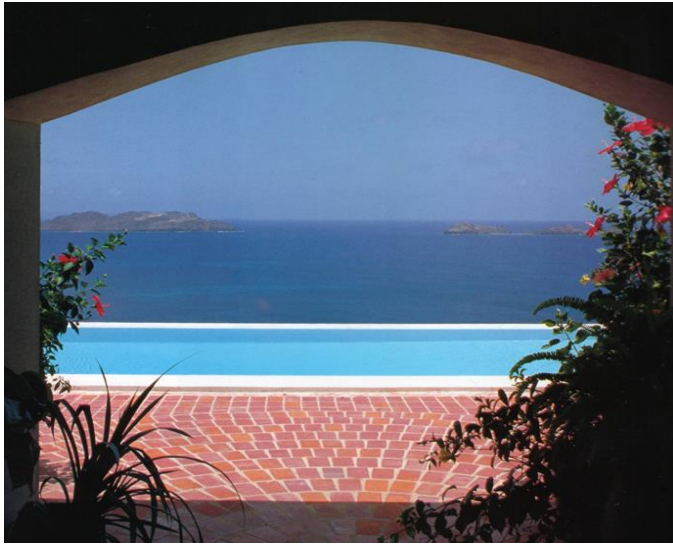

These Middle Earth Tiles are Made in New Zealand and are Sustainable and Eco-friendly
Colour and shade variation are inherent qualities in all fired ceramic products.

Middle Earth Cobble Tiles have individual colour and patterns making unique textures and designs and offer a unique effect in lasting ceramic, non-slip, and colourfast tiles. Cobble Tiles are ideal for driveways, patios, swimming pool surrounds, pathways and barbecue areas. Curves, swirls and circles can be obtained with minimum cutting, creating an interesting tiled environment.