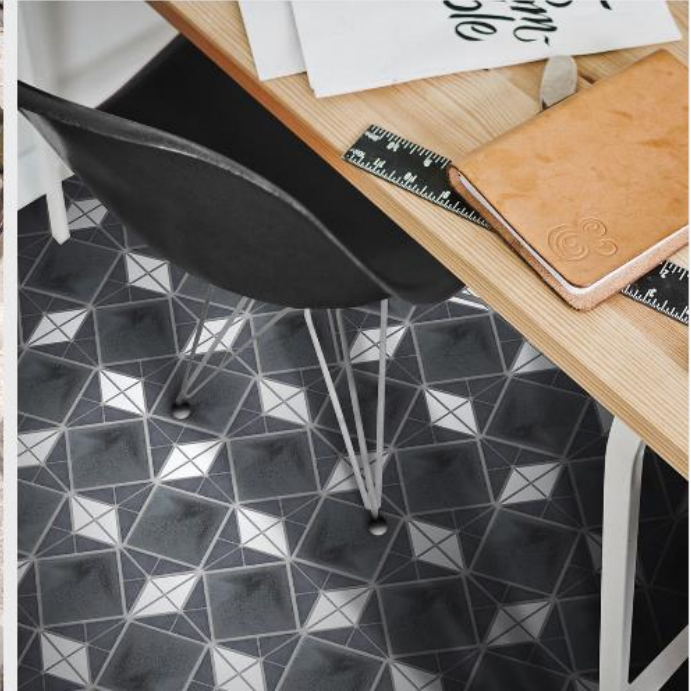

**HAND GLAZED BUBBLE MOSAICS**

Mosaic Sheet Size 300x300mm – 11 Sheets per square metre  
Available in variations colours to compliment your individual style

**BUBBLE 03-2**

Colours - MATTE WHITE and JASMINE SKY-BLUE

**BUBBLE 03-1**

Colours - MATTE WHITE and MATT CHROMIUM

**BUBBLE 02-1**

Colours - RED CLAY1 and RED CLAY3

**MIDDLE  
EARTH**  
TILES