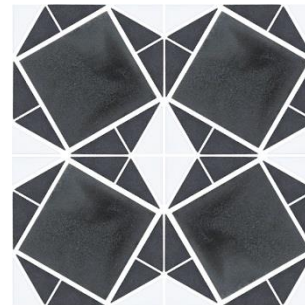

**HAND GLAZED BUBBLE MOSAICS**

Mosaic Sheet Size 300x300mm – 11 Sheets per square metre  
Available in variations colours to compliment your individual style

**BUBBLE 03-2**

Colours - MATTE WHITE and JASMINE SKY-BLUE

**BUBBLE 03-1**

Colours - MATTE WHITE and MATT CHROMIUM

**BUBBLE 02-1**

Colours - RED CLAY1 and RED CLAY3

**MIDDLE  
EARTH**  
TILES

### HAND GLAZED BUBBLE MOSAICS

Mosaic Sheet Size 300x300mm – 11 Sheets per square metre  
Available in variations colours to compliment your individual style

**HAND GLAZED BUBBLE MOSAICS**

Mosaic Sheet Size 300x300mm – 11 Sheets per square metre  
Available in variations colours to compliment your individual style

**HAND GLAZED BUBBLE MOSAICS**

Mosaic Sheet Size 300x300mm – 11 Sheets per square metre  
Available in variations colours to compliment your individual style