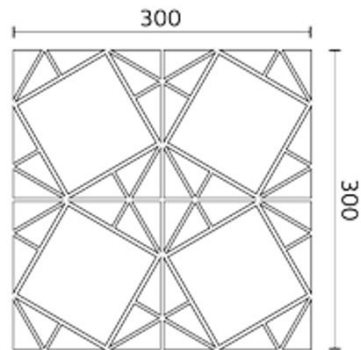

**HAND GLAZED BUBBLE MOSAICS**

Mosaic Sheet Size 300x300mm – 11 Sheets per square metre  
Available in variations colours to compliment your individual style

**BUBBLE 03-2**

Colours - MATTE WHITE and JASMINE SKY-BLUE

### HAND GLAZED BUBBLE MOSAICS

Mosaic Sheet Size 300x300mm – 11 Sheets per square metre  
Available in variations colours to compliment your individual style

**HAND GLAZED BUBBLE MOSAICS**

Mosaic Sheet Size 300x300mm – 11 Sheets per square metre  
Available in variations colours to compliment your individual style

**HAND GLAZED BUBBLE MOSAICS**

Mosaic Sheet Size 300x300mm – 11 Sheets per square metre  
Available in variations colours to compliment your individual style