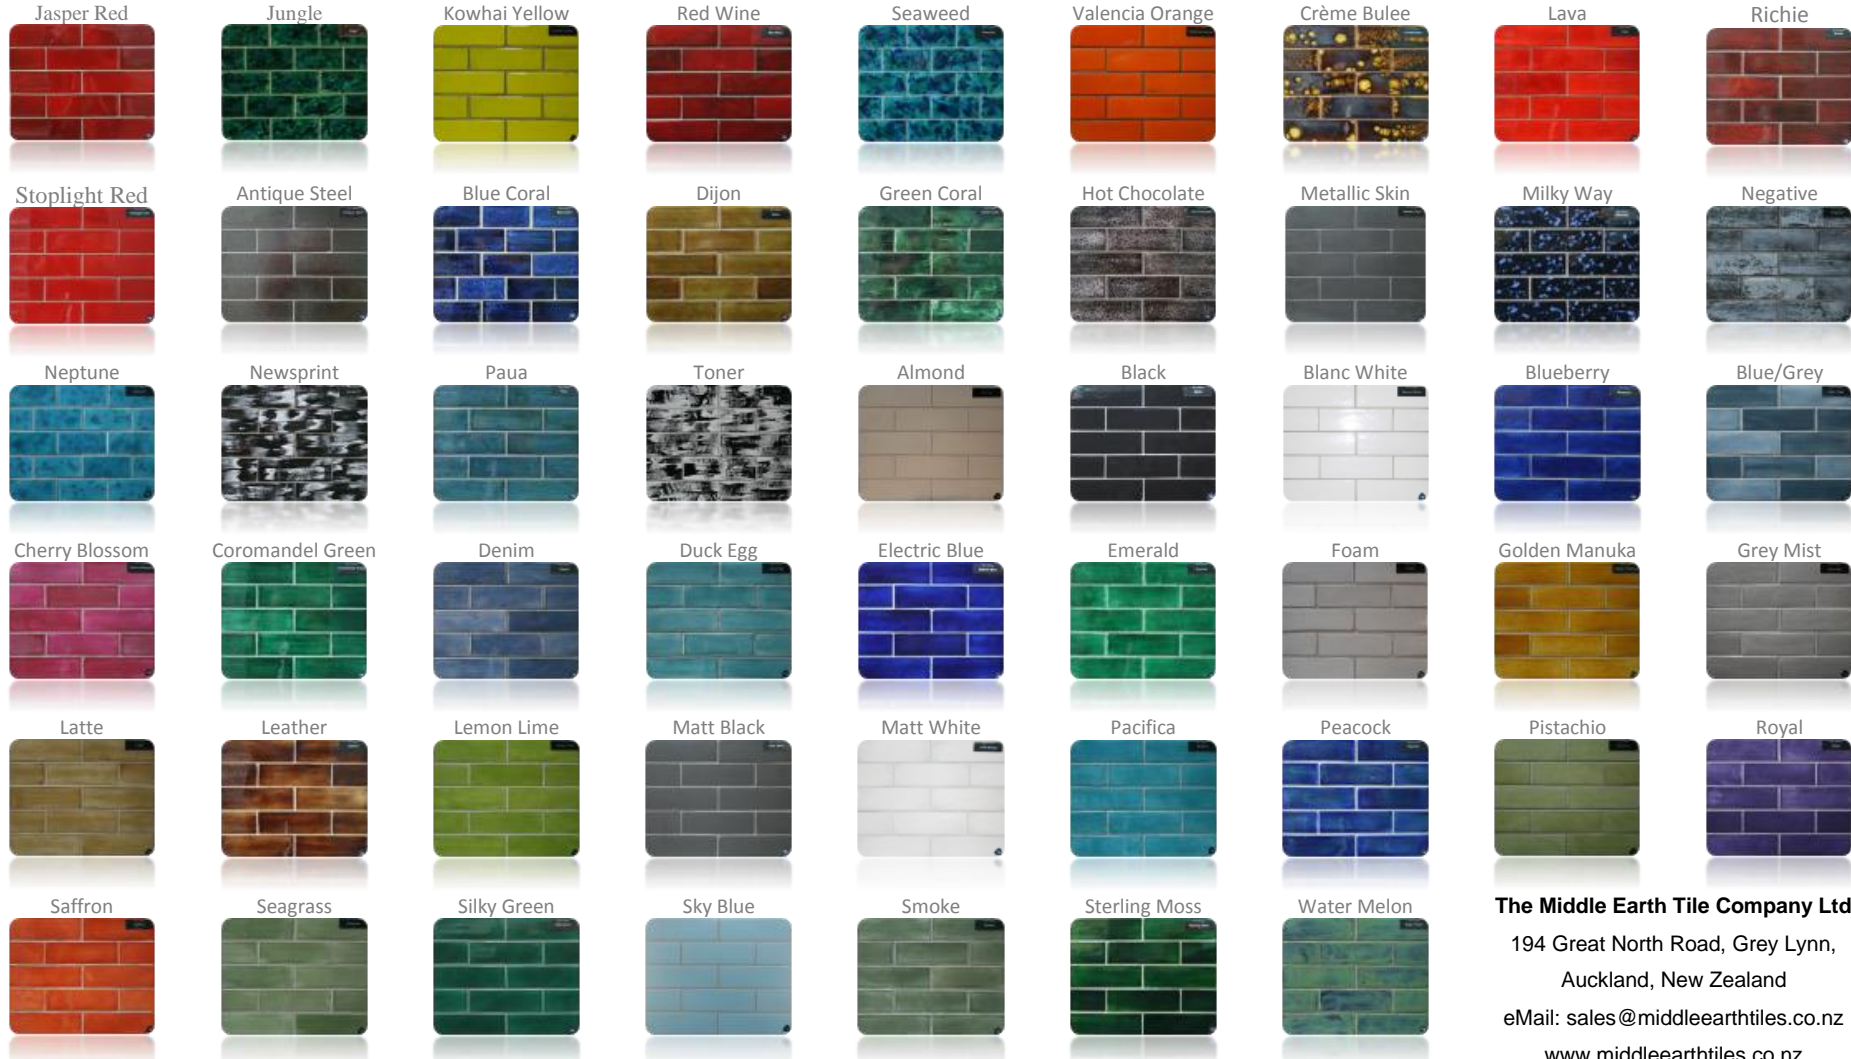

These Middle Earth Tiles are Made in New Zealand and are Sustainable and Eco-friendly
Colour and shade variation are inherent qualities in all fired ceramic products.

Hand Glazed Colours Available

The Middle Earth Tile Company Ltd

194 Great North Road, Grey Lynn,
Auckland, New Zealand

eMail: sales@middleearthtiles.co.nz

www.middleearthtiles.co.nz

Note: Colours shown on this sheet are representative only