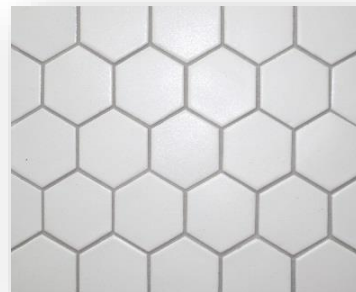

Colour and shade variation are inherent qualities in all fired ceramic products.

Tin Grey

Deep Blue

Milky White

Celedon Grey

Natural White

Turquoise Blue

Turquoise Green

PRICE LIST

HACIENDA RECTANGULAR TILES

Colour and shade variation are inherent qualities in all fired ceramic products.