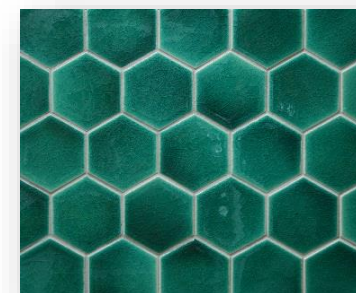

Colour and shade variation are inherent qualities in all fired ceramic products.

Tin Grey

Deep Blue

Milky White

Celedon Grey

Natural White

Turquoise Blue

Turquoise Green

PRICE LIST

HACIENDA RECTANGULAR TILES

Colour and shade variation are inherent qualities in all fired ceramic products.