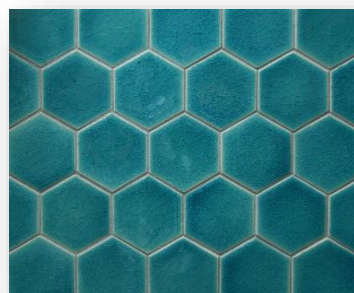

Colour and shade variation are inherent qualities in all fired ceramic products.

Tin Grey

Deep Blue

Milky White

Celedon Grey

Natural White

Turquoise Blue

Turquoise Green

PRICE LIST

HACIENDA RECTANGULAR TILES

Colour and shade variation are inherent qualities in all fired ceramic products.