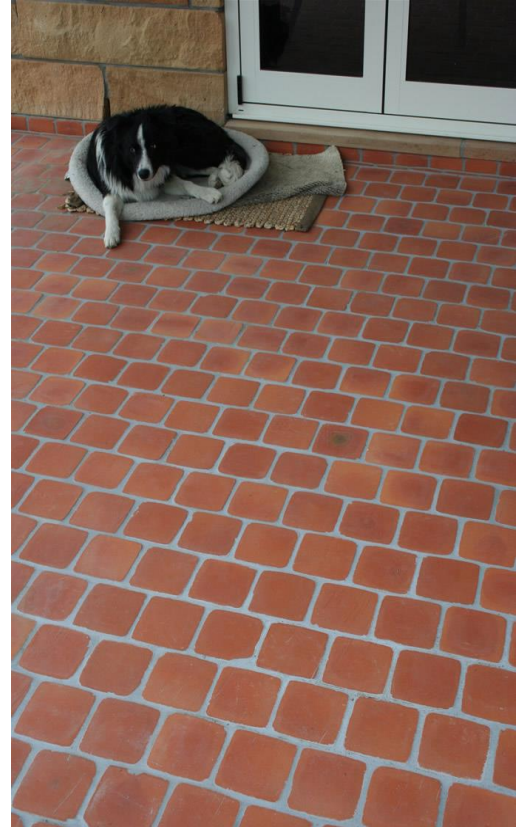

These Middle Earth Tiles are Made in New Zealand and are Sustainable and Eco-friendly
Colour and shade variation are inherent qualities in all fired ceramic products.

Middle Earth Tiles have created Akaroa Squares as a replica of traditional French Classic Melange floor tiles. The tiles have chipped edges, little craters and are not always the same size. These are not defects; they are how the Antiqued Akaroa Squares are so attractive. Their color will vary even on the same piece. We have called them “Akaroa Squares” in recognition of the early French settlers who settled in New Zealand at Banks Peninsular.

Tile Size	Colour Available	Tiles/m ²	Grade	Weight/m ²	Tiles/pack
115x115x16mm	Terracotta Mixed	64	4	30 kgs	64

Installation

Akaroa Square tiles are not pre-sealed; we recommend that the tiles are sealed before grouting with a penetrating sealer. For internal installations, the tiles can be waxed for a stunning classical finish.