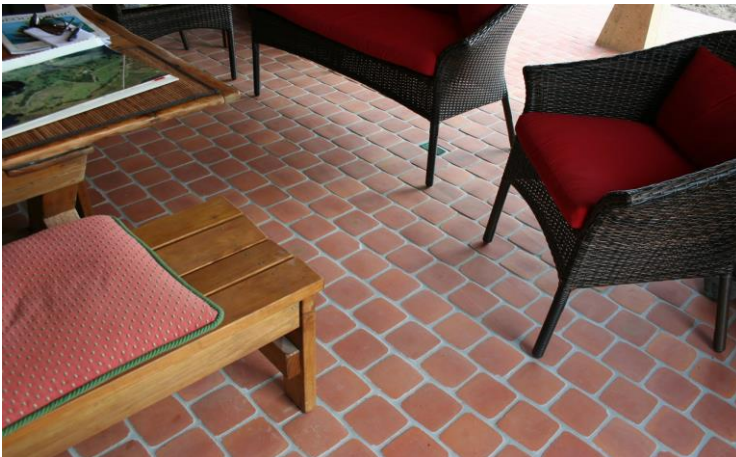

These Middle Earth Tiles are Made in New Zealand and are Sustainable and Eco-friendly
Colour and shade variation are inherent qualities in all fired ceramic products.

Middle Earth Tiles have created Akaroa Squares as a replica of traditional French Classic Melange floor tiles. The tiles have chipped edges, little craters and are not always the same size. These are not defects; they are how the Antiqued Akaroa Squares are so attractive. Their color will vary even on the same piece. We have called them “Akaroa Squares” in recognition of the early French settlers who settled in New Zealand at Banks Peninsular.

Tile Size	Colour Available	Tiles/m ²	Grade	Weight/m ²	Tiles/pack
115x115x16mm	Terracotta Mixed	64	4	30 kgs	64

Installation

Akaroa Square tiles are not pre-sealed; we recommend that the tiles are sealed before grouting with a penetrating sealer. For internal installations, the tiles can be waxed for a stunning classical finish.